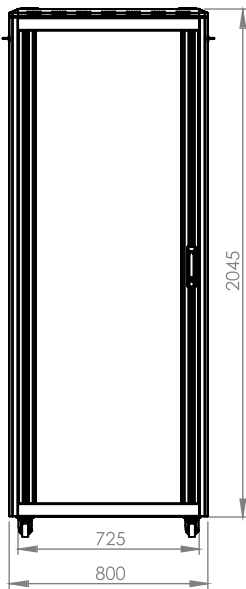

DYNAMIC DATA CABINET

Technical Drawing

Top View

Bottom View

0°-120°
Front Door
Opening Angle

Top Inside View

Front View

Side View

Rear View

Dimensions in
Width & Height

Note: Castors shown fitted for illustration only.

Part Number

Item Code	Manufacturer Code	Product Description	Height	Width	Depth
824335	LN-FS42U8080-BL-921	19" Free Standing Cabinet	42U	800mm	800mm

DYNAMIC DATA CABINET

Technical Drawing