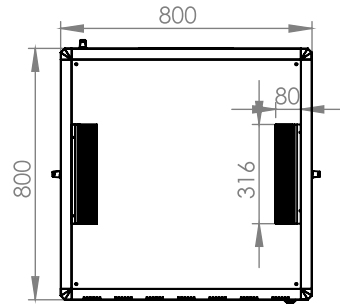

DYNAMIC DATA CABINET

Technical Drawing

Top View

Bottom View

0°-120°
Front Door
Opening Angle

Top Inside View

Front View

Side View

Rear View

Dimensions in
Width & Height

Note: Castors shown fitted for illustration only.

Part Number

Item Code	Manufacturer Code	Product Description	Height	Width	Depth
824335	LN-FS42U8080-BL-921	19" Free Standing Cabinet	42U	800mm	800mm

DYNAMIC DATA CABINET

Technical Drawing