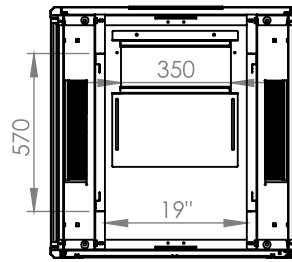

DYNAMIC DATA CABINET

Technical Drawing

Top View

Bottom View

0°-120°
Front Door
Opening Angle

Top Inside View

Front View

Side View

Rear View

Dimensions in
Width & Height

Note: Castors shown fitted for illustration only.

Part Number

Item Code	Manufacturer Code	Product Description	Height	Width	Depth
824335	LN-FS42U8080-BL-921	19" Free Standing Cabinet	42U	800mm	800mm

DYNAMIC DATA CABINET

Technical Drawing