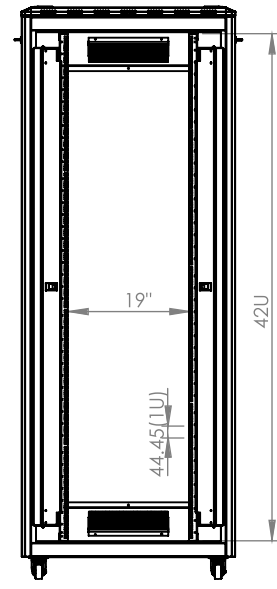

DYNAMIC DATA CABINET

Technical Drawing

Top View

Bottom View

0°-120°
Front Door
Opening Angle

Top Inside View

Front View

Side View

Rear View

Dimensions in
Width & Height

Note: Castors shown fitted for illustration only.

Part Number

Item Code	Manufacturer Code	Product Description	Height	Width	Depth
824335	LN-FS42U8080-BL-921	19" Free Standing Cabinet	42U	800mm	800mm

DYNAMIC DATA CABINET

Technical Drawing